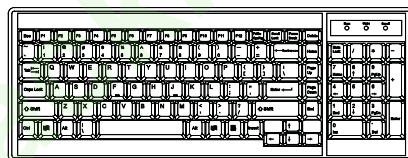

DVI-D KVM	IP	Remote	12-port
	0	0	-12DVI

DVI-D USB KVM Cable

Resolution   16:10 - max. 1920 x 1200
Support **:   16:9 - max. 1920 x 1080
                    4:3 - max. 1600 x 1200

LCD-A3005 (6 ft)   LCD-A3006 (15 ft)

Cat6 Matrix KVM	IP	Remote	8-port	16-port	32-port
	1	1	-	-MU164IP2	-MU324IP2
	2	1	-	-MU163IP	-MU323IP
	0	1	-	-MU162	-MU322
	0	2	-	-MU163	-MU323
	0	3	-	-MU164	-MU324

Cat6 KVM Dongle

LCD-A2005 DP - USB dongle   LCD-A2004 HDMI - USB dongle   LCD-A2003 DVI - USB dongle
LCD-A2001 VGA - USB dongle   LCD-A2002 VGA - PS/2 dongle

Resolution   16:10 - max. 1920 x 1200
Support **:   16:9 - max. 1920 x 1080
                    4:3 - max. 1600 x 1200

** Resolution related to LCD specification

Cat6 Combo KVM	IP	Remote	8-port	16-port	32-port
	1	0	-U8KVM2IP	-U16KVM2IP	-U32KVM2IP
	0	1	-U8KVM2	-U16KVM2	-U32KVM2
	0	0	-U8KVM	-U16KVM	-U32KVM

DB-15 Matrix KVM	IP	Remote	8-port	16-port
	1	1	-M83IP	-M163IP
	2	1	-M84IP2	-M164IP2
	0	1	-M82	-M162
	0	2	-M83	-M163
	0	3	-M84	-M164

DB-15 VGA USB KVM Cable

LCD-A1014 (6 ft)   LCD-A1015 (10 ft)   LCD-A1016 (15 ft)

Resolution   16:10 - max. 1920 x 1200
Support :   16:9 - max. 1920 x 1080
                    4:3 - max. 1600 x 1200

** Resolution related to LCD specification

DB-15 Combo KVM	IP	Remote	8-port	16-port
	1	0	-8KVM2IP	-16KVM2IP
	0	1	-8KVM2	-16KVM2
	0	0	-8KVM-u	-16KVM-u

Standard Keyboard

N keyboard integrated with touchpad

B keyboard integrated with trackball

Supporting layouts

America United States

EMEA United Kingdom   Germany   France   Spain   Norway

Italy   Russia   Switzerland   Netherlands   Portugal

Asia China   Japan   Korea   Arabia   Turkey

Keyboard Options

* US layout only

Mn Mac keyboard with touchpad

Mb Mac keyboard with trackball

Sn SUN keyboard with touchpad

Sb SUN keyboard with trackball